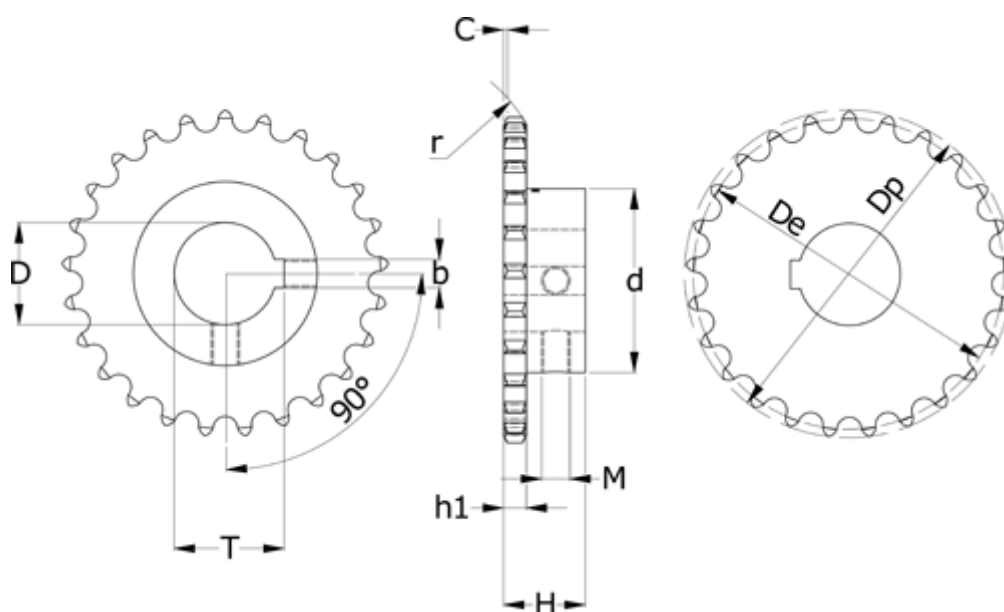

Data Sheet

Article number: 616011003011012
Description: Sprocket 06 B-1 Z=11 simplex
bore 12H7 with keyway

Measures

| | |
|-----------|----------------------|
| b = 4 | M = M3 |
| C = 1 | Number of teeth = 11 |
| d = 26 | Pitch = 9.525 |
| D = 12 | r = 10 |
| De = 33.8 | t = 13.8 |
| Dp = 37 | |
| H = 25 | |
| h1 = 5.3 | |